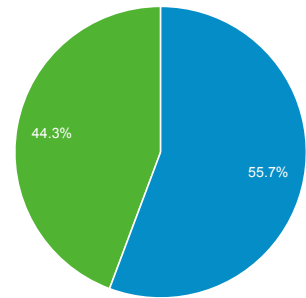

## Audience Overview

Jun 24, 2013 - Jun 30, 2013

100.00%  
% of visits: 100.00%

Overview

### 63,366 people visited this site

■ New Visitor ■ Returning Visitor

Language	Visits	% Visits
1. en-us	90,179	98.14%
2. c	514	0.56%
3. en	241	0.26%
4. en-gb	213	0.23%
5. es	71	0.08%
6. fr	52	0.06%
7. pt-br	45	0.05%
8. de-de	37	0.04%
9. es-es	36	0.04%
10. ko-kr	29	0.03%